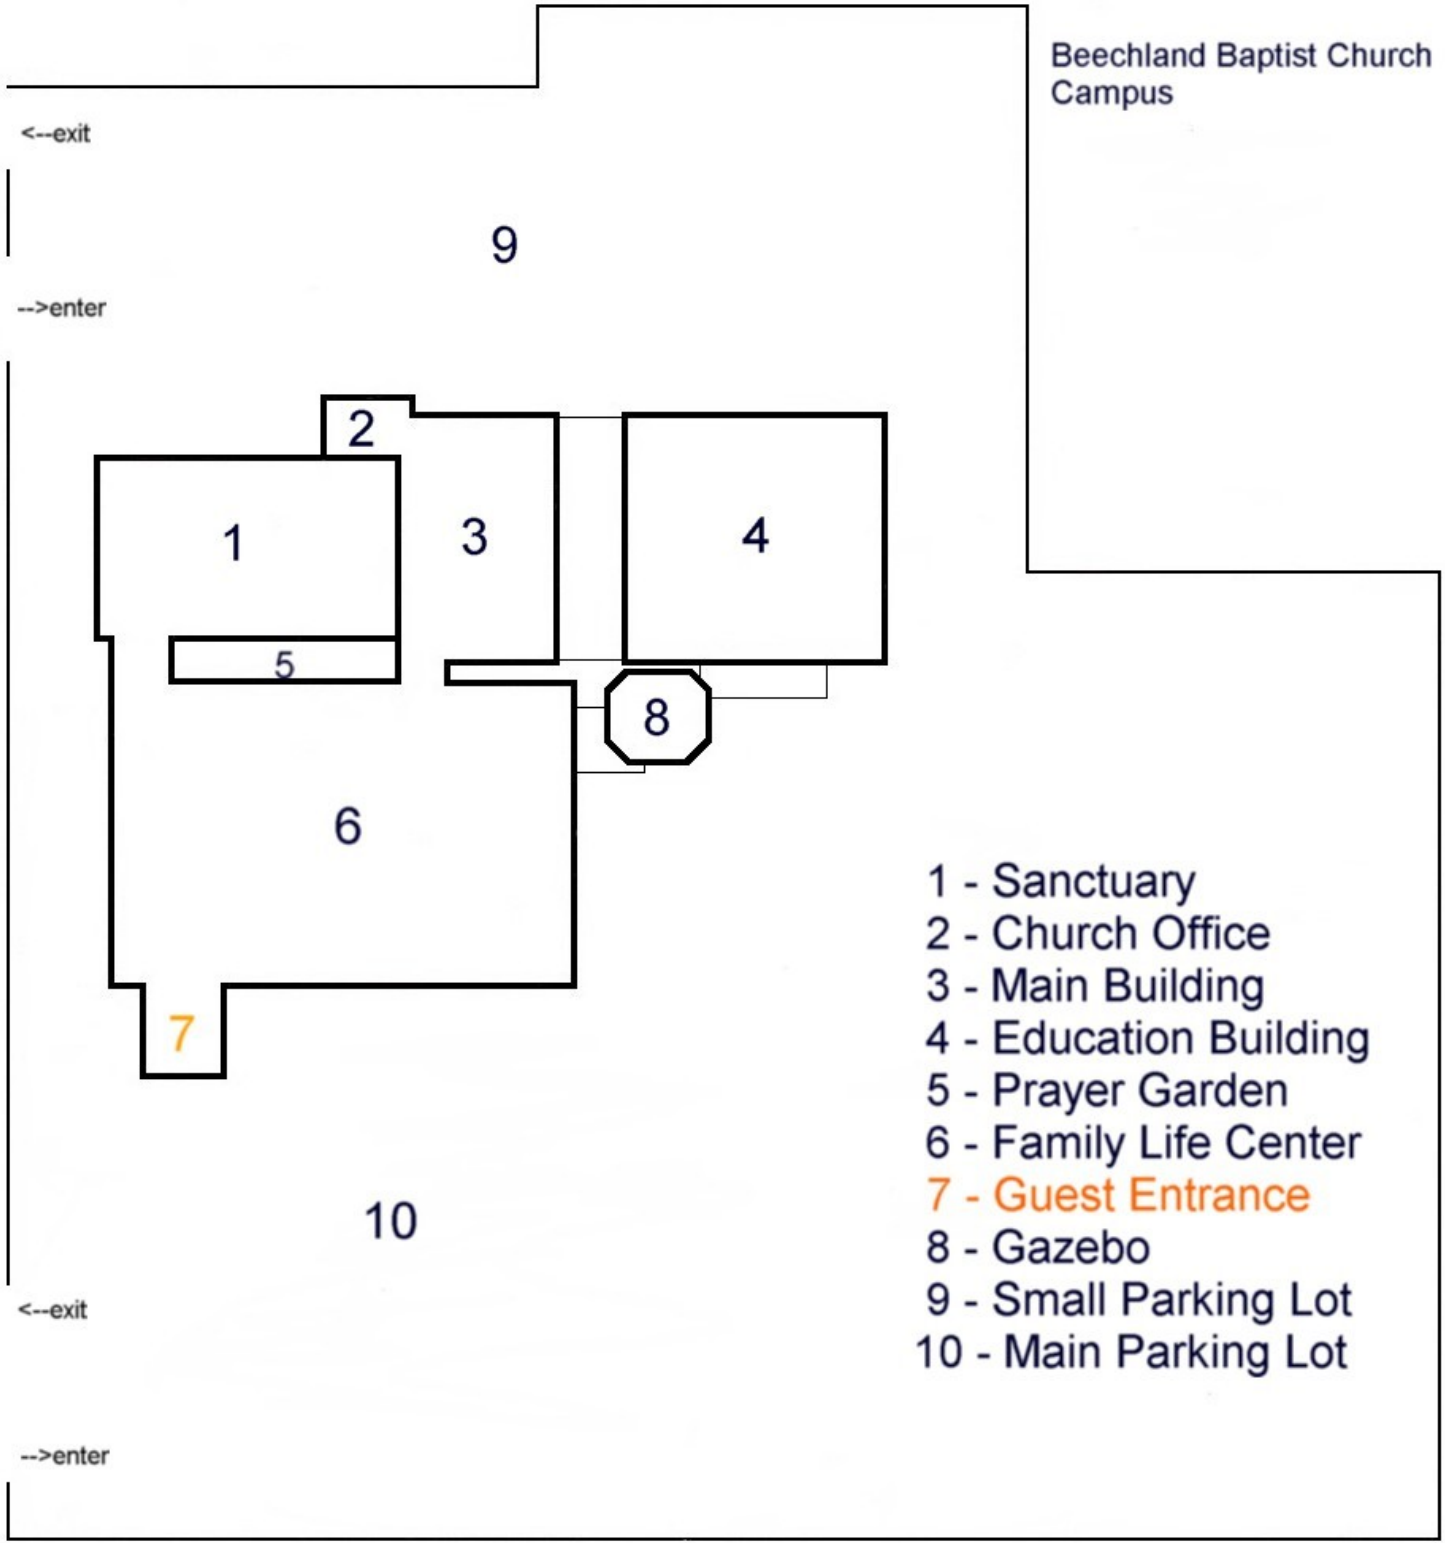

Beechland Baptist Church Campus

Greenwood Road

- 1 - Sanctuary
- 2 - Church Office
- 3 - Main Building
- 4 - Education Building
- 5 - Prayer Garden
- 6 - Family Life Center
- 7 - Guest Entrance
- 8 - Gazebo
- 9 - Small Parking Lot
- 10 - Main Parking Lot

Dixie Highway